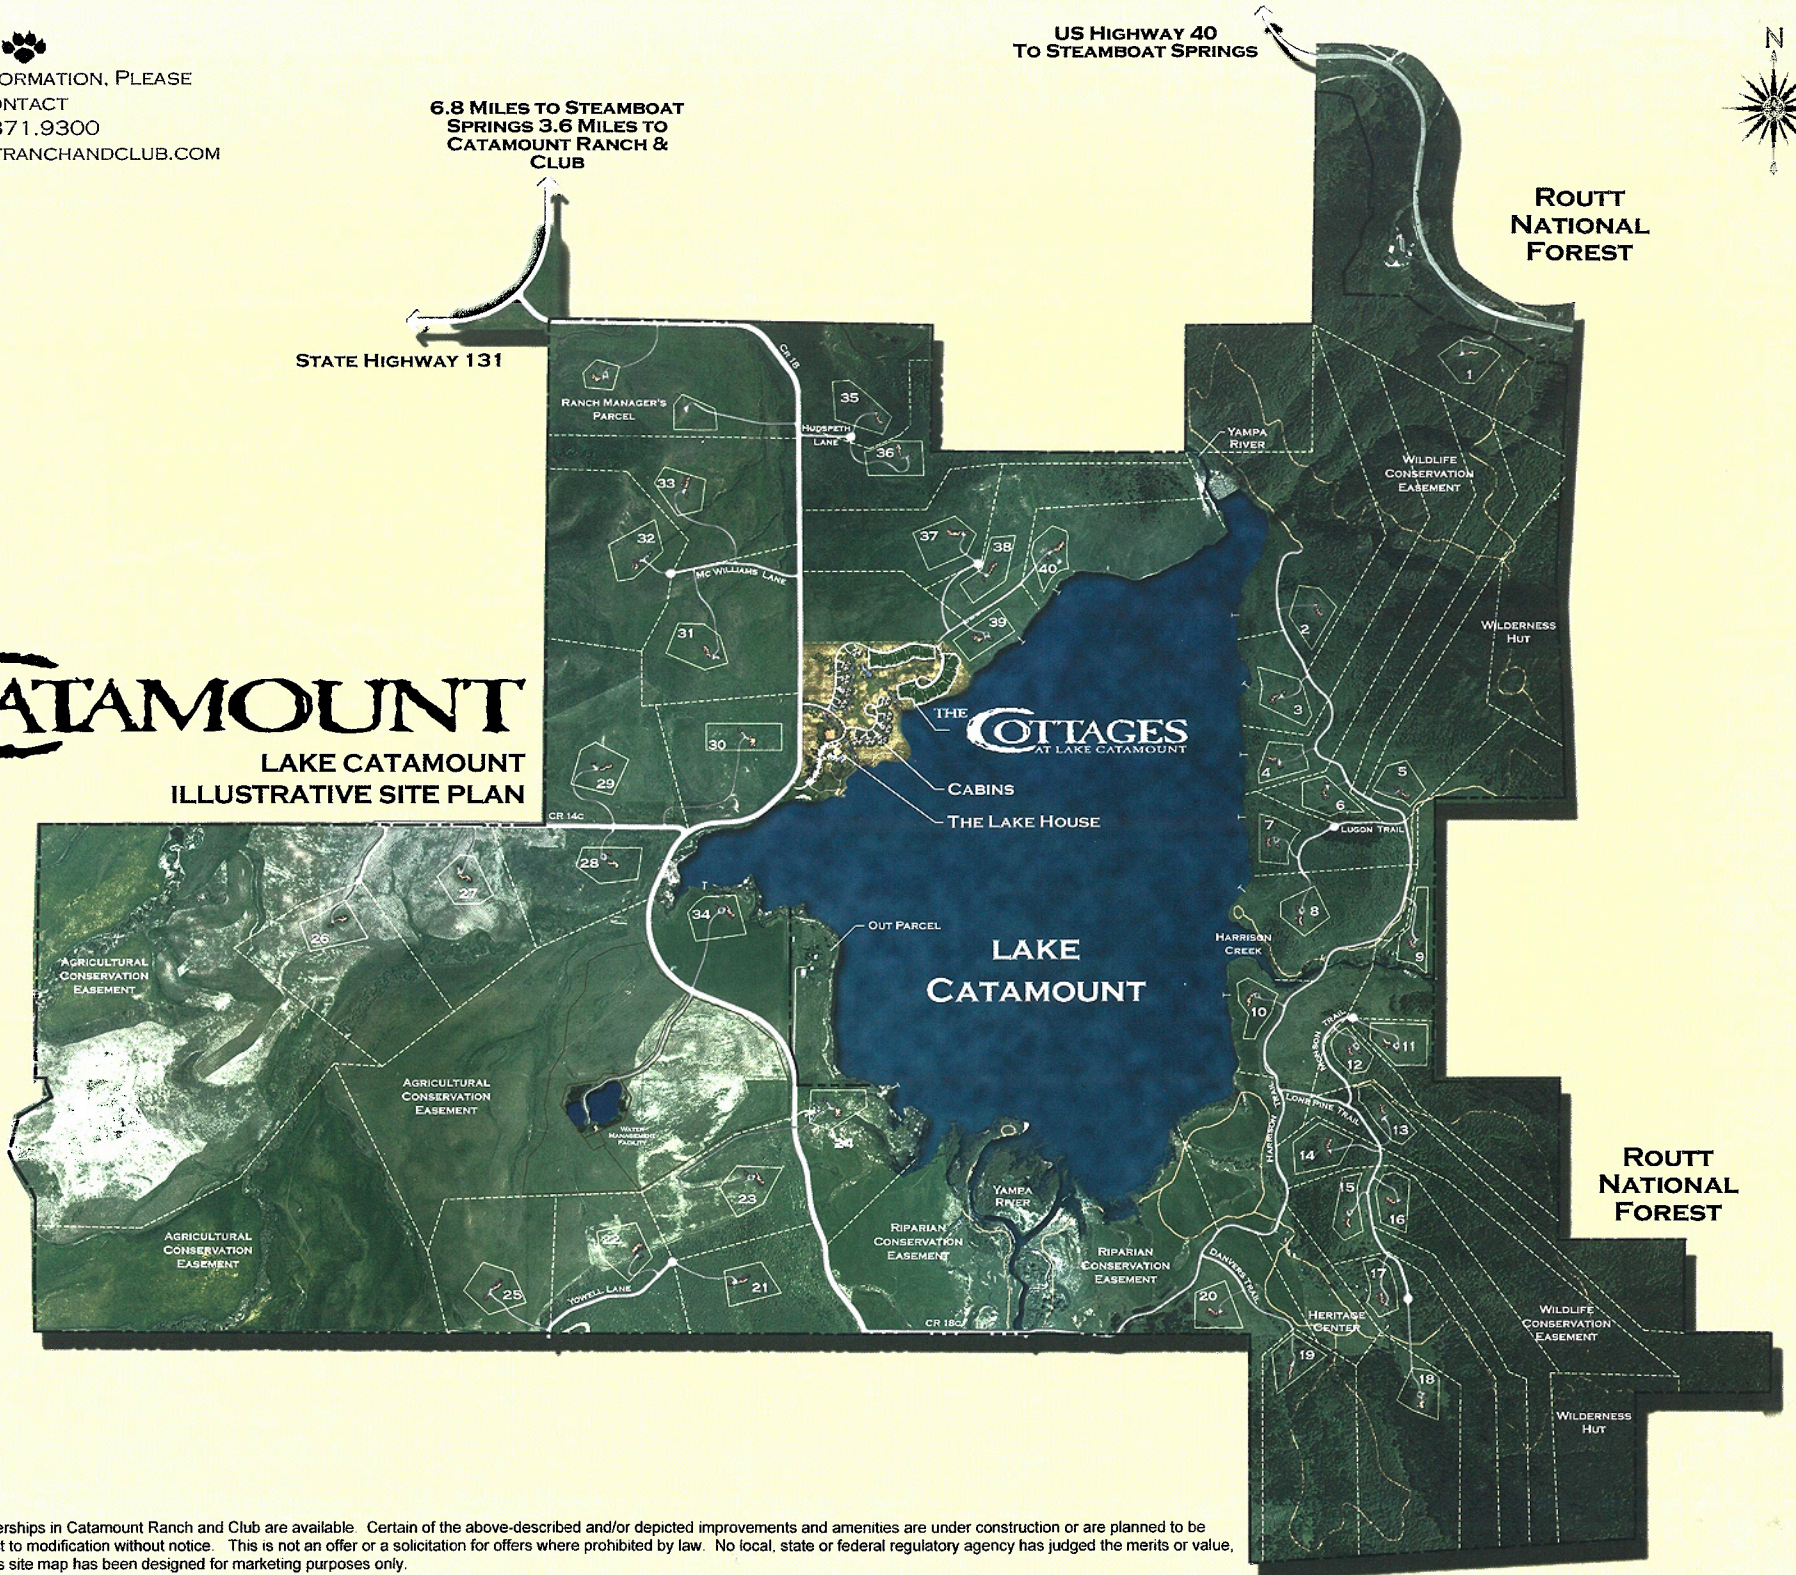

FOR MORE INFORMATION, PLEASE
CONTACT
970.871.9300
WWW.CATAMOUNTRANCHANDCLUB.COM

US HIGHWAY 40
TO STEAMBOAT SPRINGS

6.8 MILES TO STEAMBOAT
SPRINGS 3.6 MILES TO
CATAMOUNT RANCH &
CLUB

ROUTT
NATIONAL
FOREST

STATE HIGHWAY 131

CATAMOUNT

LAKE CATAMOUNT
ILLUSTRATIVE SITE PLAN

A limited number of Memberships in Catamount Ranch and Club are available. Certain of the above-described and/or depicted improvements and amenities are under construction or are planned to be constructed and are subject to modification without notice. This is not an offer or a solicitation for offers where prohibited by law. No local, state or federal regulatory agency has judged the merits or value, if any, of this property. This site map has been designed for marketing purposes only.